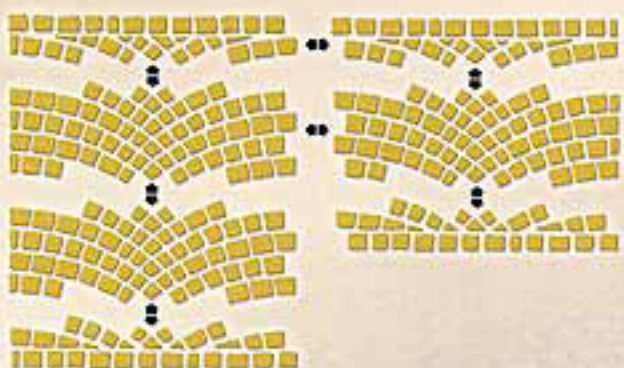

Unlimited Combinations

PATTERN	DIMENSIONS* (IN CM)	COVERAGE SQUARE FT.* & (SQUARE METRES)	APPROX. WEIGHT LBS & (KG)	PATTERNS/ PALLET
SP-01	48"x16"x1 5/8" (120 x 40 x 4)	5.0 sq. ft. 0.5 m ²	70 lbs 32 kg	30 patterns/pallet
FS-01	48"x16"x1 5/8" (120 x 40 x 4)	5.0 sq. ft. 0.5 m ²	70 lbs 32 kg	30 patterns/pallet
FP-01	48"x16"x1 5/8" (120 x 40 x 4)	5.0 sq. ft. 0.5 m ²	70 lbs 32 kg	30 patterns/pallet
HC-01	48"x24"x1 5/8" (120 x 60 x 4)	7.5 sq. ft. 0.75 m ²	105 lbs 48 kg	16 patterns/pallet
TS-01	24"x16"x3/4" (60 x 40 x 2)	2.5 sq. ft. 0.25 m ²	18 lbs 8 kg	120 patterns/pallet

*Dimensions may vary slightly.

SUGGESTED APPLICATIONS

Exterior

driveways, walkways, patios, pool surrounds,
overlay for concrete porches, erosion control

Interior

kitchens, wine cellars, rec rooms, solariums, foyers