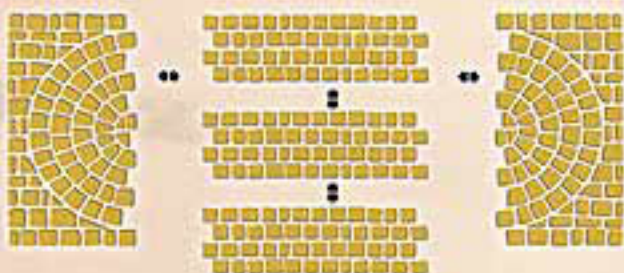

Unlimited Combinations

PATTERN	DIMENSIONS* (IN CM)	COVERAGE SQUARE FT.* & (SQUARE METRES)	APPROX. WEIGHT LBS & (KG)	PATTERNS/ PALLET
SP-01	48"x16"x1 5/8" (120 x 40 x 4)	5.0 sq. ft. 0.5 m ²	70 lbs 32 kg	30 patterns/pallet
FS-01	48"x16"x1 5/8" (120 x 40 x 4)	5.0 sq. ft. 0.5 m ²	70 lbs 32 kg	30 patterns/pallet
FP-01	48"x16"x1 5/8" (120 x 40 x 4)	5.0 sq. ft. 0.5 m ²	70 lbs 32 kg	30 patterns/pallet
HC-01	48"x24"x1 5/8" (120 x 60 x 4)	7.5 sq. ft. 0.75 m ²	105 lbs 48 kg	16 patterns/pallet
TS-01	24"x16"x3/4" (60 x 40 x 2)	2.5 sq. ft. 0.25 m ²	18 lbs 8 kg	120 patterns/pallet